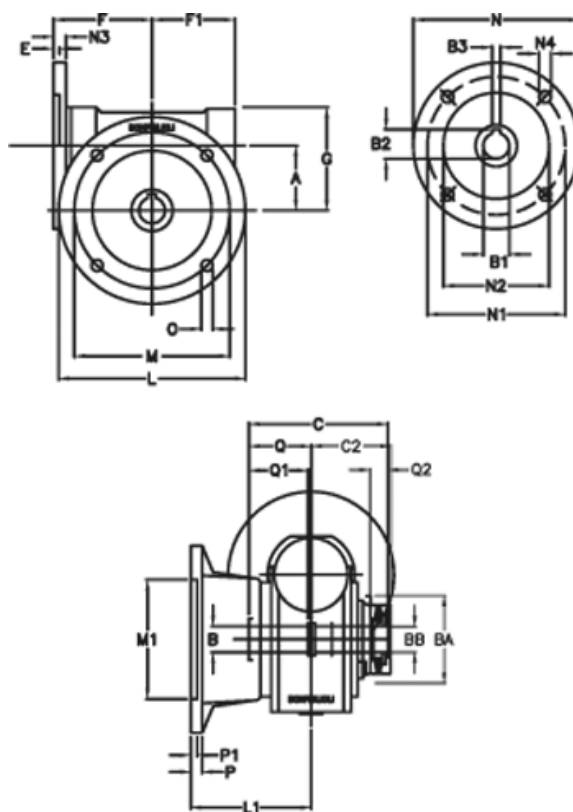

Article number: 390204403542236

Description: Worm Gear with Torque Limiter
VF 44-L2-F-35-P63B5

Measures

a = 44.60	C2 = 48	m = 87	P = 9
B = 18	Description = VF 44F-xx-63B5	M1 = 60	P1 = 7
B1 E7 = 11	E = 2.0	N = 140	Q = 32.0
B2 = 12.8	F = 65	N1 = 115	Q1 = 32
B3 H9 = 4	F1 = 54	N2 = 95	Q2 = 12
BA = 40	g = 71	N3 = 10.5	
BB H7 = 11	L = 110	N4 = 9.5	
C = 79	L1 = 60.5	O = 8.5	